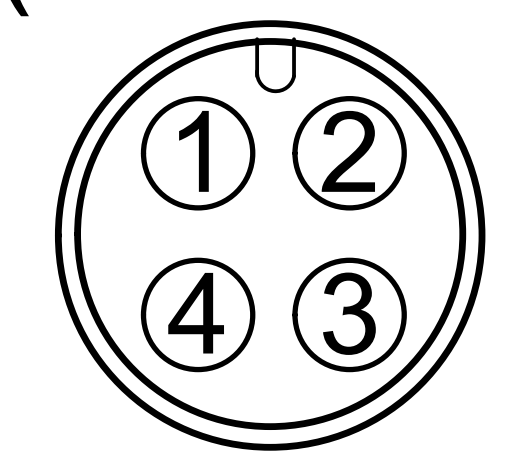

USB
Type C

PN:15500
12 INCH CABLE

M12 A CODED
CONNECTOR
(MALE)

M12 A CODED
CONNECTOR
(FEMALE)

PIN 1	24V
PIN 2	Probe Detect
PIN 3	GND
PIN 4	Probe Signal

AvidCNC
Sensor Cable
PINOUT