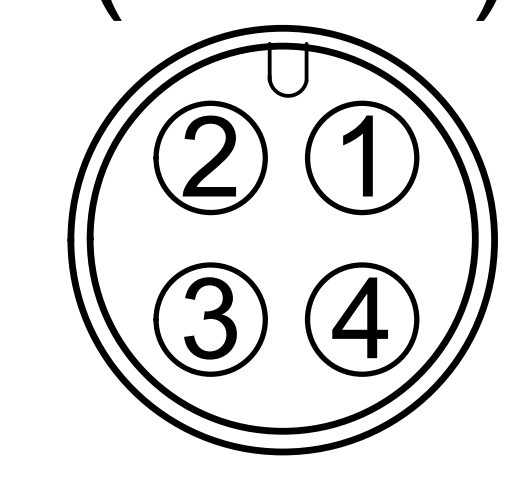

USB
Type C

PN:15500
12 INCH CABLE

M12 A CODED
CONNECTOR
(MALE)

M12 A CODED
CONNECTOR
(FEMALE)

PIN 1	24V
PIN 2	Probe Detect
PIN 3	GND
PIN 4	Probe Signal

AvidCNC
Sensor Cable
PINOUT