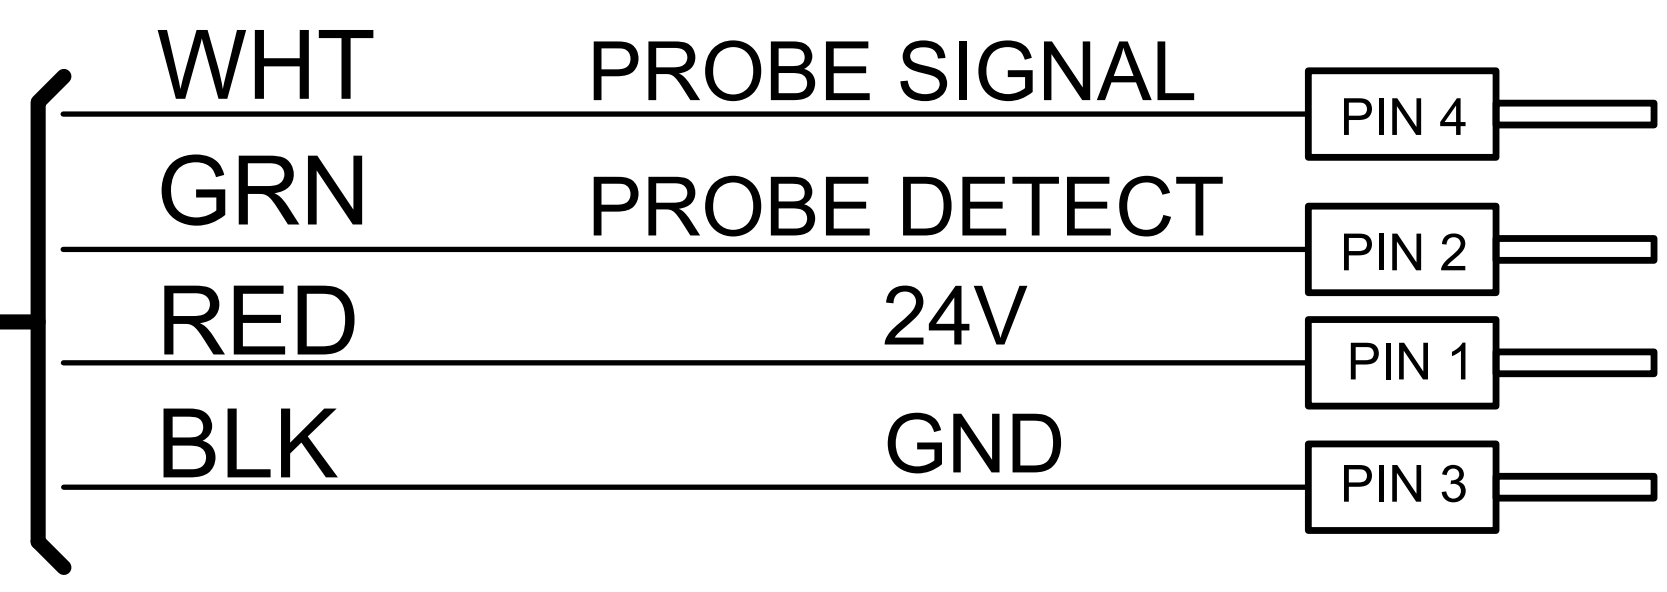

USB
Type C

PN:15500
12 INCH CABLE

M12 A CODED
CONNECTOR
(MALE)

M12 A CODED
CONNECTOR
(FEMALE)

PIN 1	24V
PIN 2	Probe Detect
PIN 3	GND
PIN 4	Probe Signal

AvidCNC
Sensor Cable
PINOUT